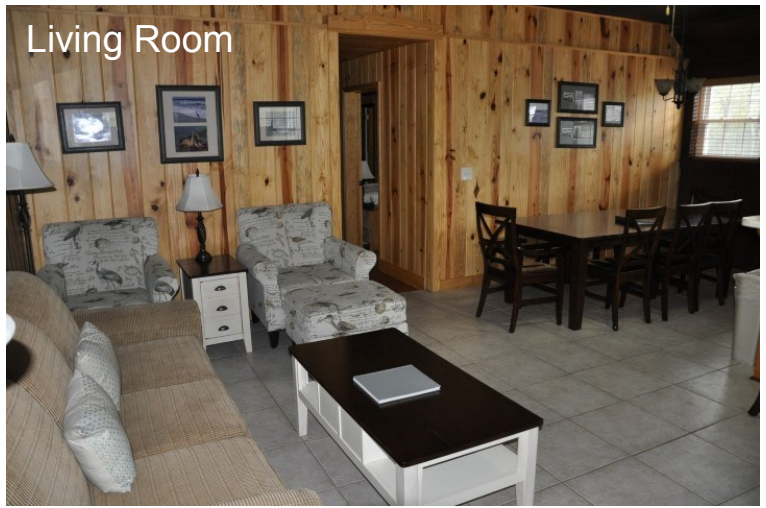

Outside Cabin 6

Living Room

Kitchen and Dining Room

**Cabin 6:**

- \*4 Bedrooms with 3 Bathrooms
- \*Sleeps up to 10 People
- \*4 Double Beds and 2 Single Beds
- \*Located in Campground

**Fully Furnished:**

- \*Satellite TV and DVD Player
- \*Microwave
- \*Central Air and Heat
- \*All Linens Provided
- \*Screened Porch
- \*ADA Accessible

Screened Porch

1 Double Bed

2 Single Beds

2 Double Beds with Bathroom

1 Double Bed

Screened Porch	Living Room	Bedroom	ADA Bath	Bath	Bedroom
	Hallway				
	Kitchen	Bedroom and Bathroom		Bedroom	

ADA Ramp

View from Cabin